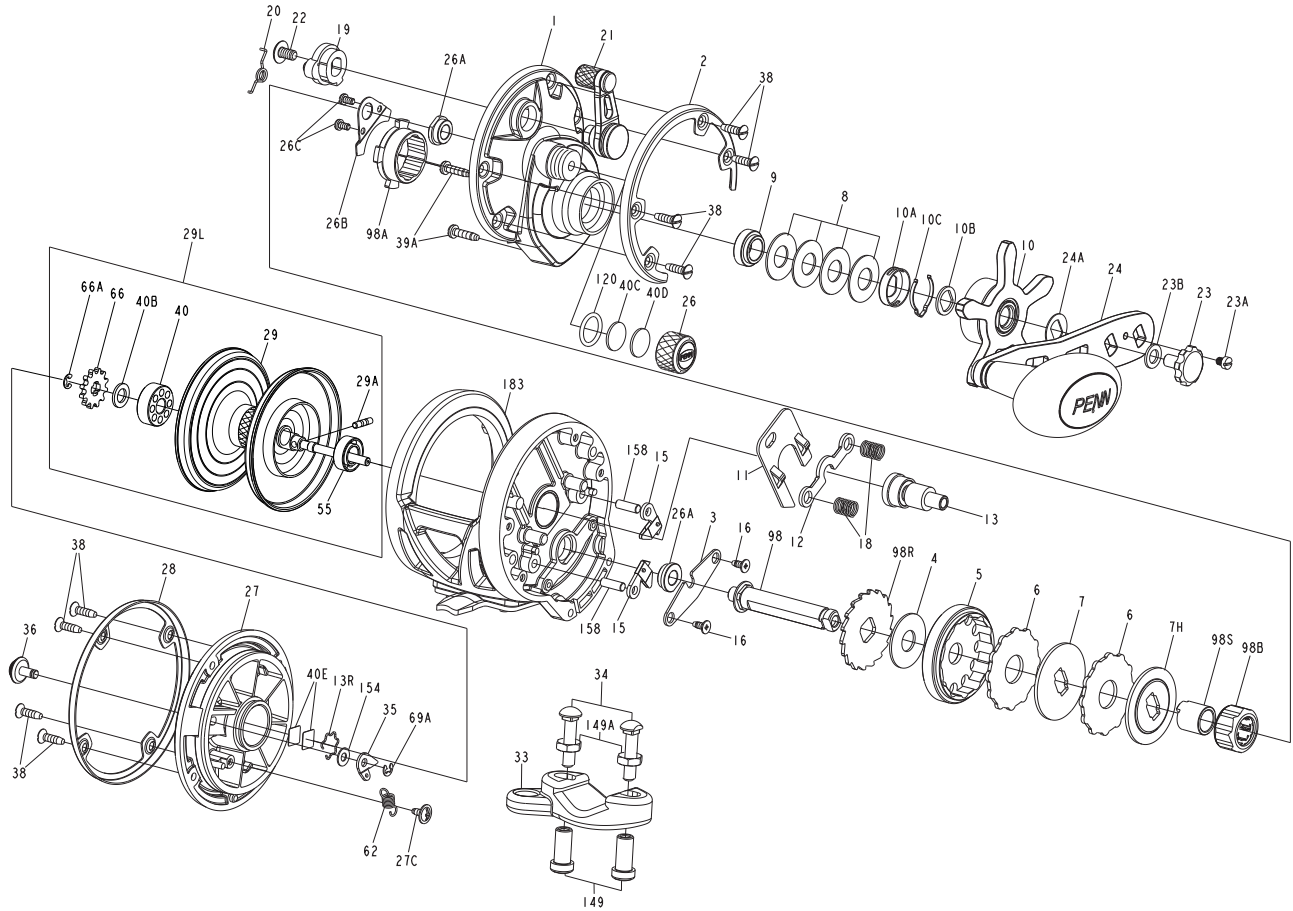

PARTS LIST FOR WAR20N and WAR30
REEL ASM. Nos. 1366200(WAR20N)&1366201(WAR30)

KEY

NO.	PART NO.	PENN STYLE NO.	DESCRIPTION
1	1383108	1-WAR20N	Right Side Plate(20N)
1	1383109	1-WAR30	Right Side Plate(30)
2	1383110	2-WAR20N	Right Side Ring
3	1384179	3-WAR15LW	Bridge
4	1382976	4-WAR15LW	Drag Washer
5	1382977	5-WAR15LW	Main Gear
6	1382978	6-WAR15LW	Tabbed Drag Washer(2 req)
7	1382999	7-WAR15LW	Keyed Metal Drag Washer
7H	1383000	7H-WAR15LW	Heavy Metal Drag Washer
8	1383001	8-WAR15LW	Spring Washer (4 req)
9	1384180	9-WAR15LW	Spacing Sleeve
10	1383002	10-WAR15LW	Star Drag
10A	1383003	10A-WAR15LW	Star Click Retainer
10B	1383004	10B-WAR15LW	Star Click Washer
10C	1383005	10C-WAR15LW	Star Click Spring
11	1383104	11-WAR30LW	Eccentric Jack
12	1383007	12-WAR15LW	Pinion Yoke
13	1383008	13-WAR15LW	Pinion
13R	1384184	13R-WAR20N	Retainer Ring
15	1383009	15-WAR15LW	Anti Reverse Dog(2 req)
16	1383010	16-WAR15LW	Screw (2 req)
18	1383011	18-WAR15LW	Pinion Yoke Spring (2 req)
19	1383012	19-WAR15LW	Eccentric
20	1383013	20-WAR15LW	Eccentric Spring
21	1383106	21-WAR30LW	Eccentric Lever
22	1383015	22-WAR15LW	Eccentric Screw
23	1383016	23-WAR15LW	Handle Assembly Screw
23A	1383017	23A-WAR15LW	Handle Lock Screw
23B	1383018	23B-WAR15LW	Handle Screw Washer
24	1383019	24-WAR15LW	Handle Assembly
24A	1383020	24A-WAR15LW	Handle Thrust Washer
26	1383021	26-WAR15LW	Spool Tension Control Cap
26A	1383022	26A-WAR15LW	Bushing
26B	1383023	26B-WAR15LW	Clutch Retainer
26C	1383024	26C-WAR15LW	Screw(2req)